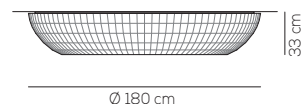

Typology: CEILING

Ratings

- E27
- Downlight
- Surface installation over holes
- Supply voltage ~220-240V
- Switch mode: on-off
- Steel frame
- Light covering in jersey

PL BEL 180

kg 27 m³ 2.64

Product code composition